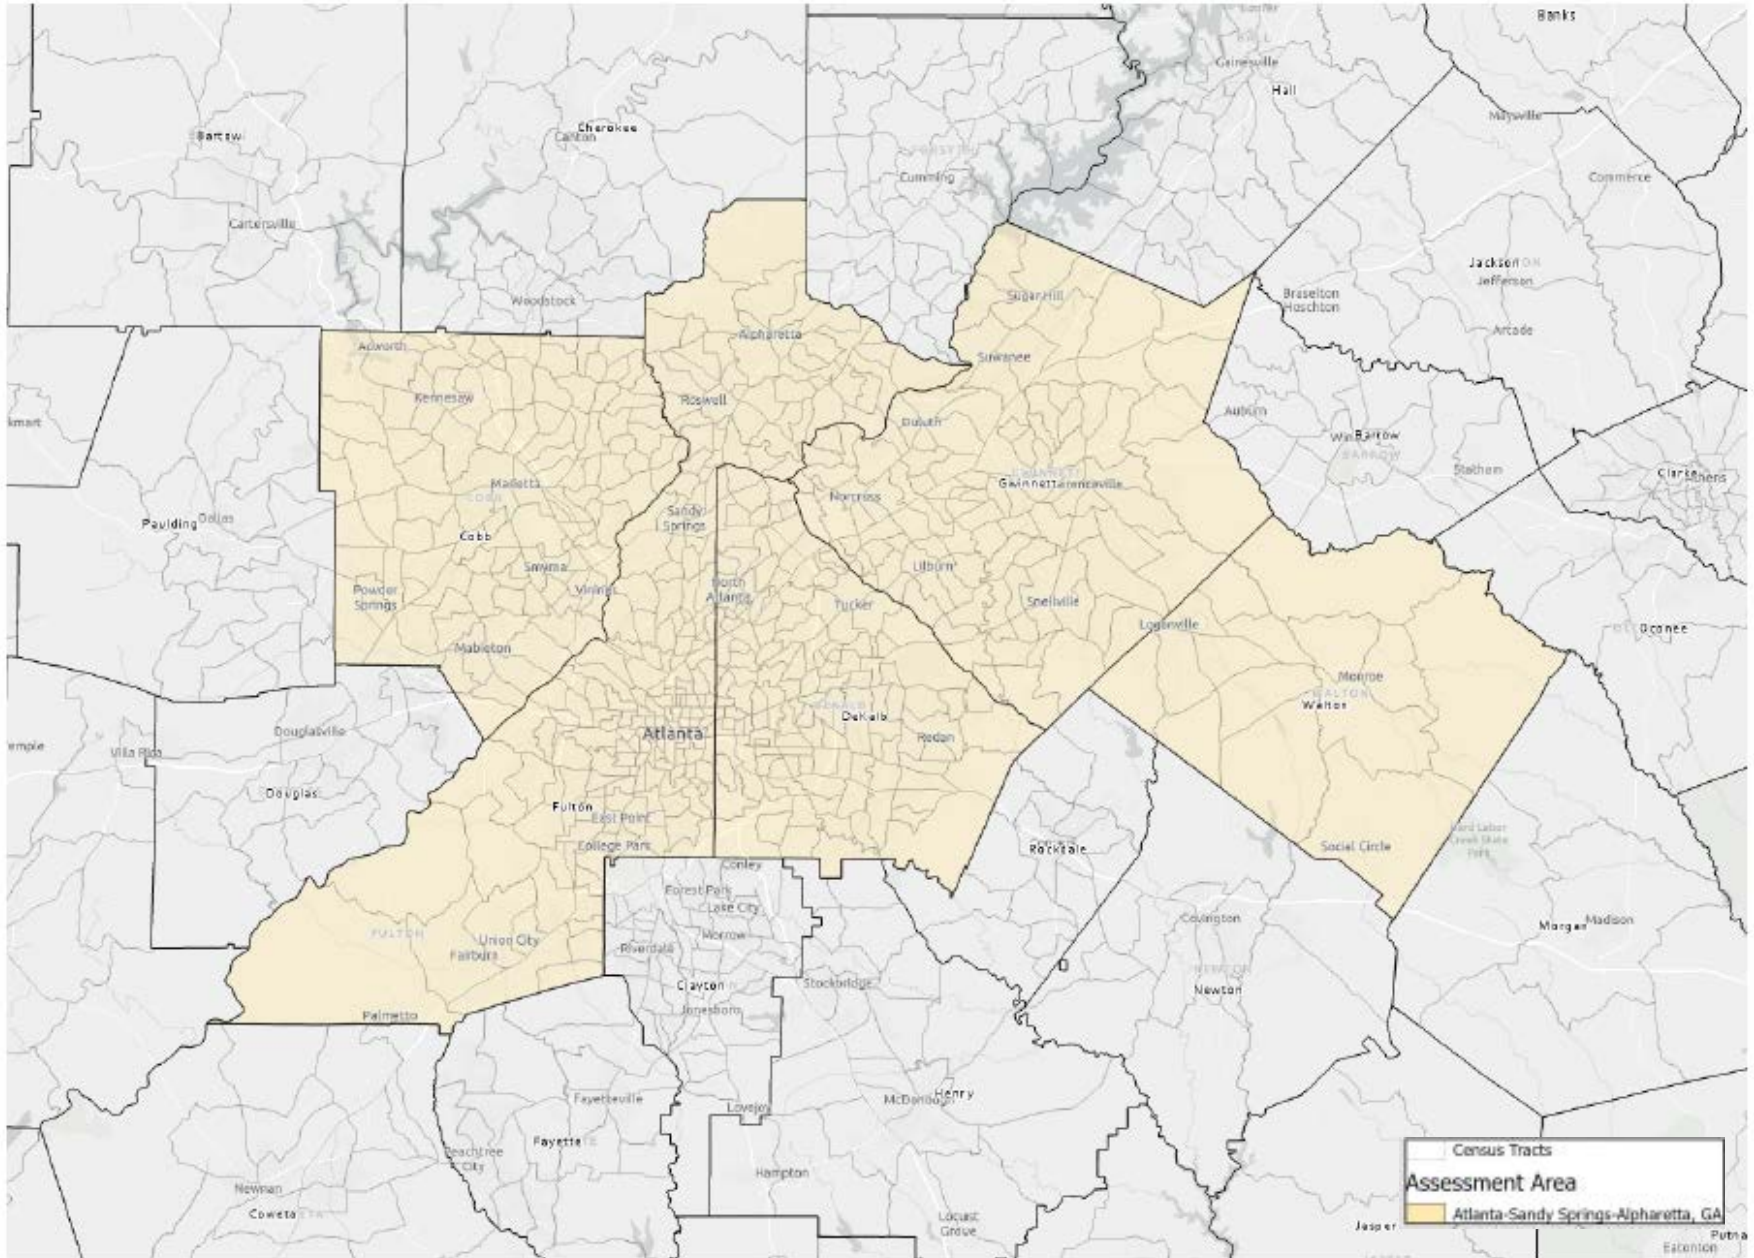

Atlanta-Sandy Springs-Alpharetta, GA

CRA Assessment Area

Augusta-Richmond County, GA

CRA Assessment Area